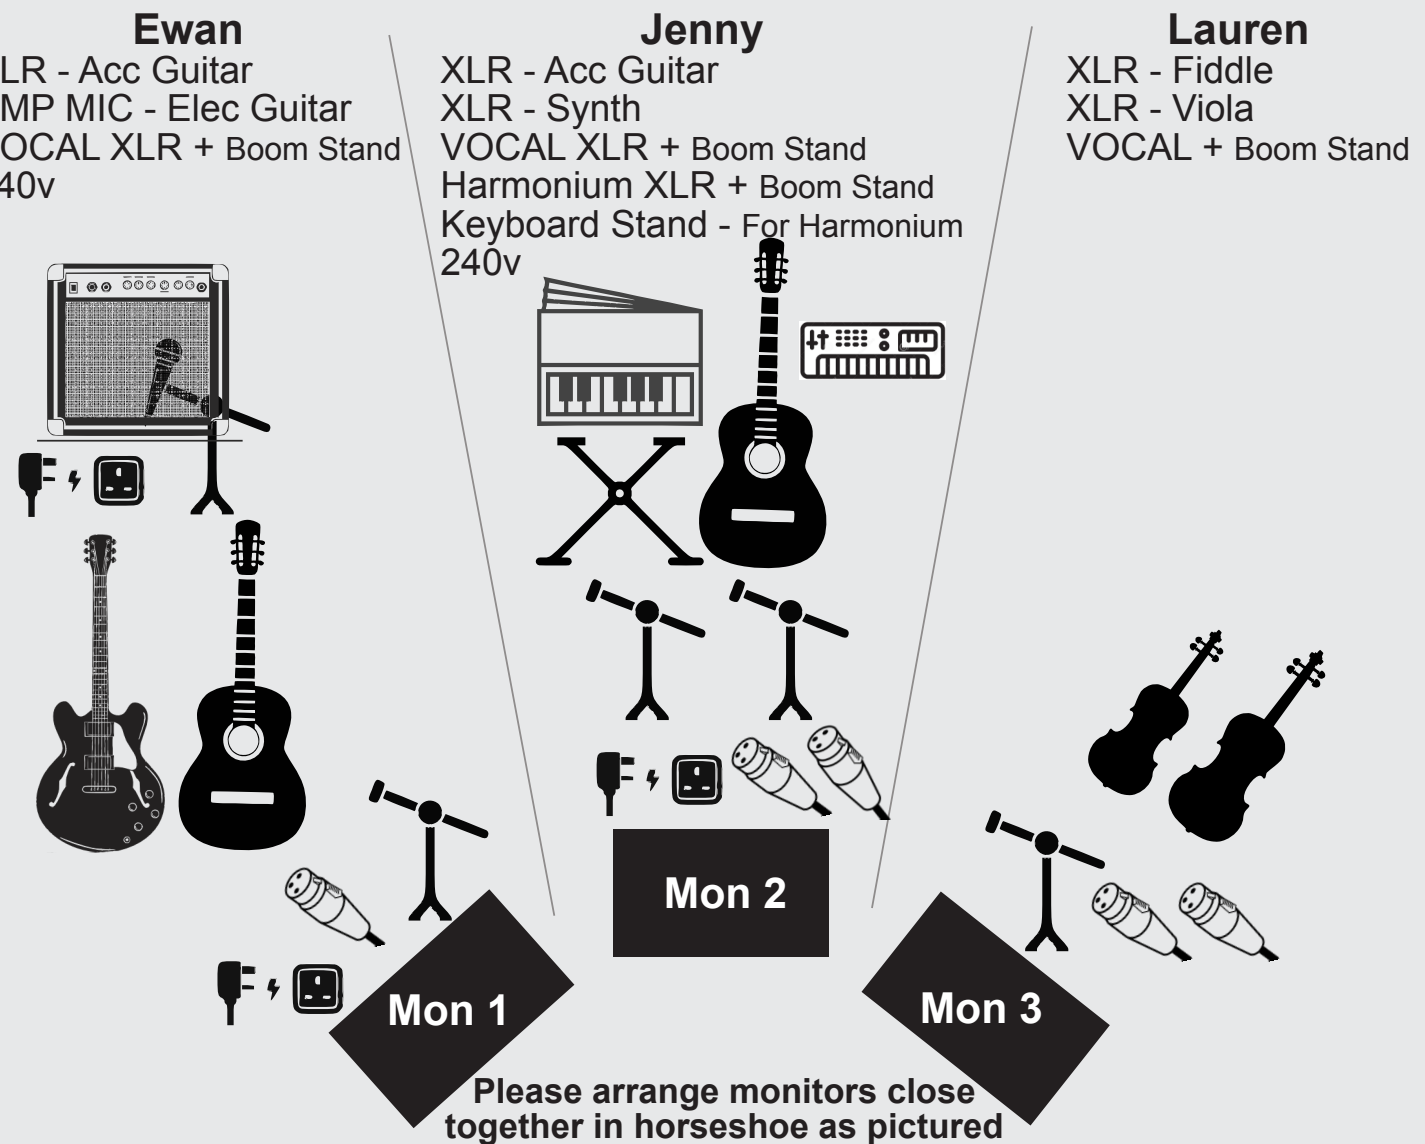

## Salt House Channel List - 10 Channels

- 1 - XLR *Ewan Vocal - Carries own KSM9 mic*
- 2 - XLR *Jenny Vocal - Carries own KSM9 mic*
- 3 - XLR *Lauren Vocal - Carries own E945 mic*
- 4 - XLR *Ewan Acc Guitar*
- 5 - C414 / SM57 *Ewan Guitar Amp*
- 6 - XLR *Jenny Harmonium - Carries own mic*
- 7 - DI *Jenny Acc Guitar*
- 8 - DI *Jenny Pocket Piano / Synth*
- 9 - XLR *Lauren Violin*
- 10 - XLR *Lauren Viola*

## Rider

- Private changing & Toilet Facilities
- Iron & ironing board
- Jug of drinking water or access to tap
- Tea/Coffee or Kettle / Hot water
- A meal (or buy out up to £15)
- Dietary Reqs - No Red Meat or Cheese
- Fruit + Snacks welcome.
- White wine & beer if available